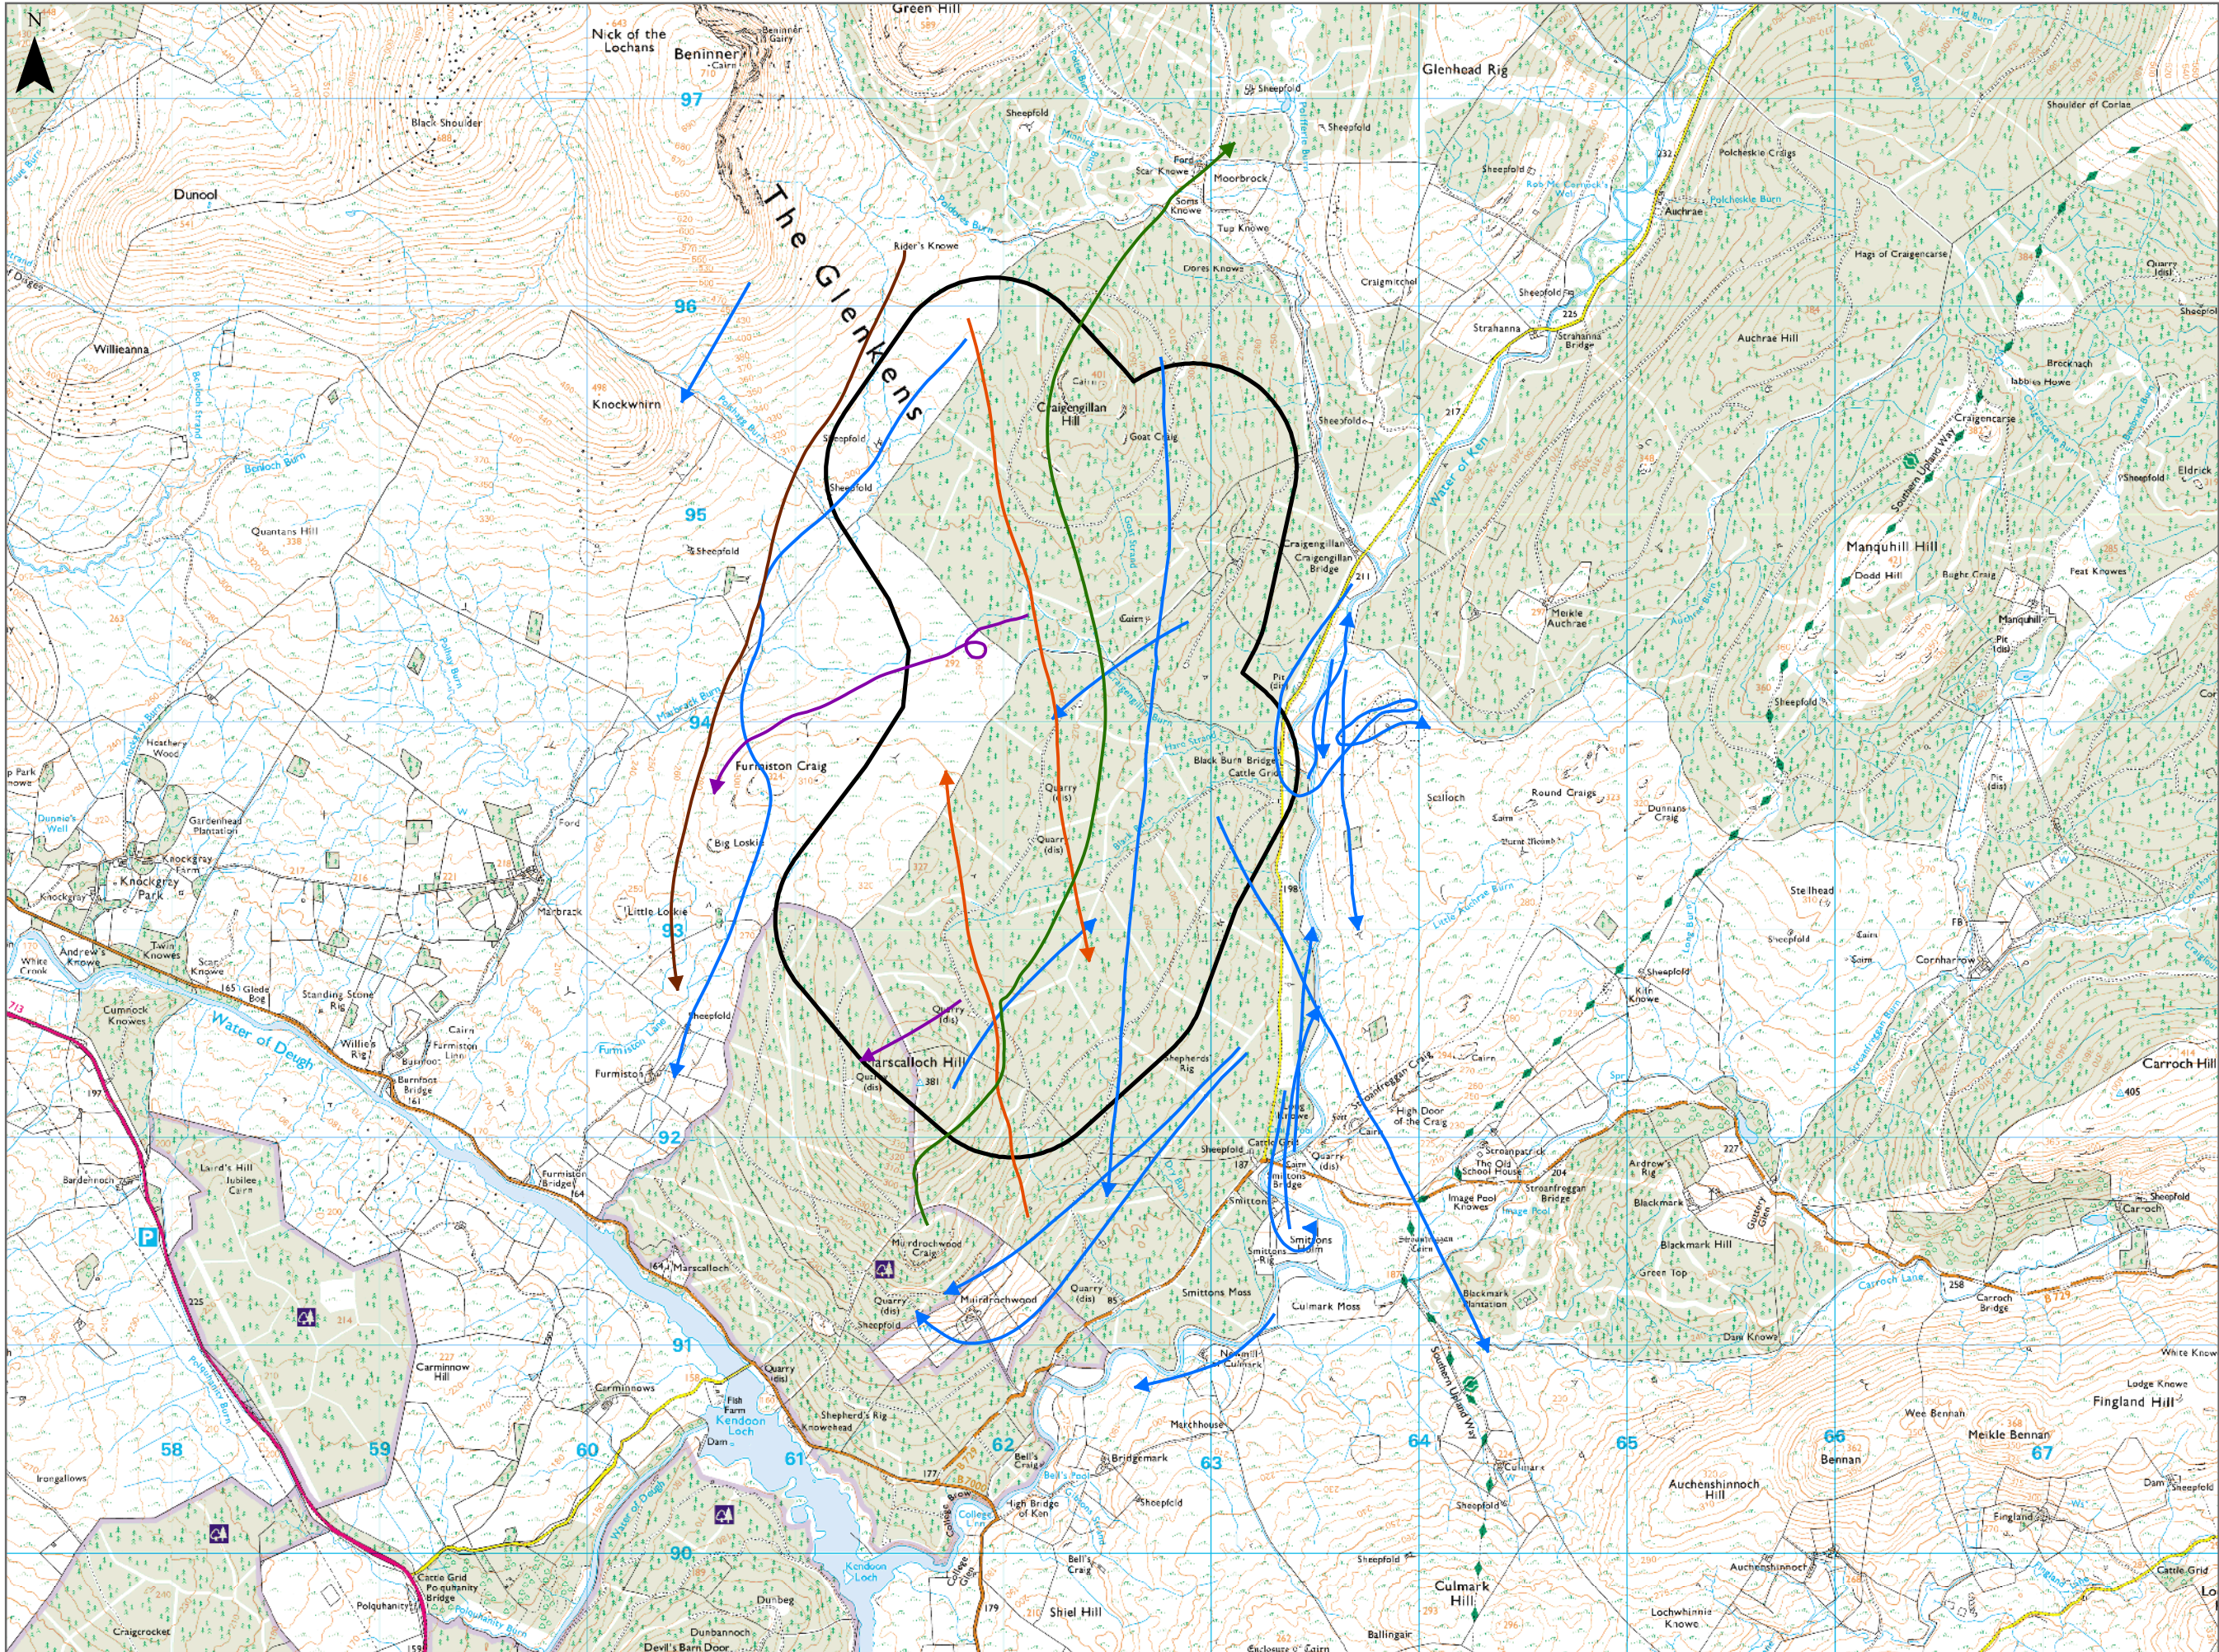

Figure 10.3: VP Wildfowl flights

Legend:

Species

- Whooper swan
- Barnacle goose
- Greylag goose
- Pink-footed goose
- Goose sp.
- 500m survey buffer

Title: VP Wildfowl flights	
Shepherds' Rig Wind Farm	
Source: © Crown copyright and database rights 2018 Ordnance Survey 0100031673	
Client: Infinergy	
Drawn by: DS	Checked: BU
Date: 23/10/2018	Figure: 10.3
Scale:	Revision No: 0